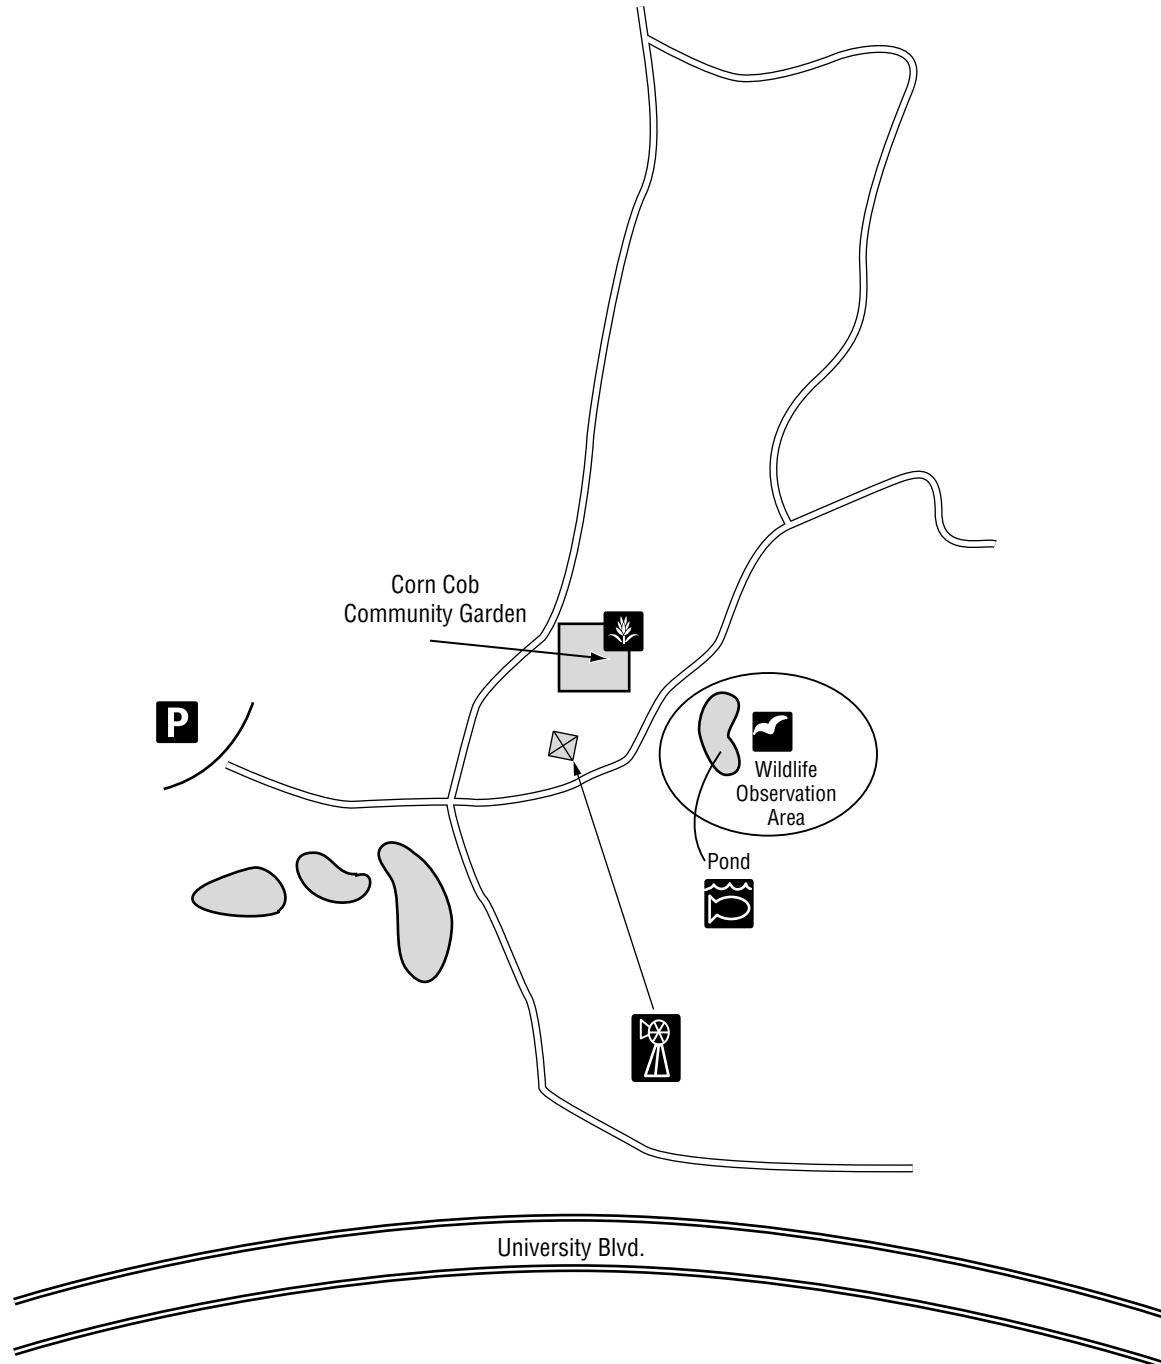

Cheese Ranch Historic Park 9191 Sugarstone Circle, Highlands Ranch, CO 80130

Park Legend / Descriptions

Parks & Open Space

3280 Redstone Park Circle
Highlands Ranch, CO 80129
303-791-2710

Revised 04/17/04