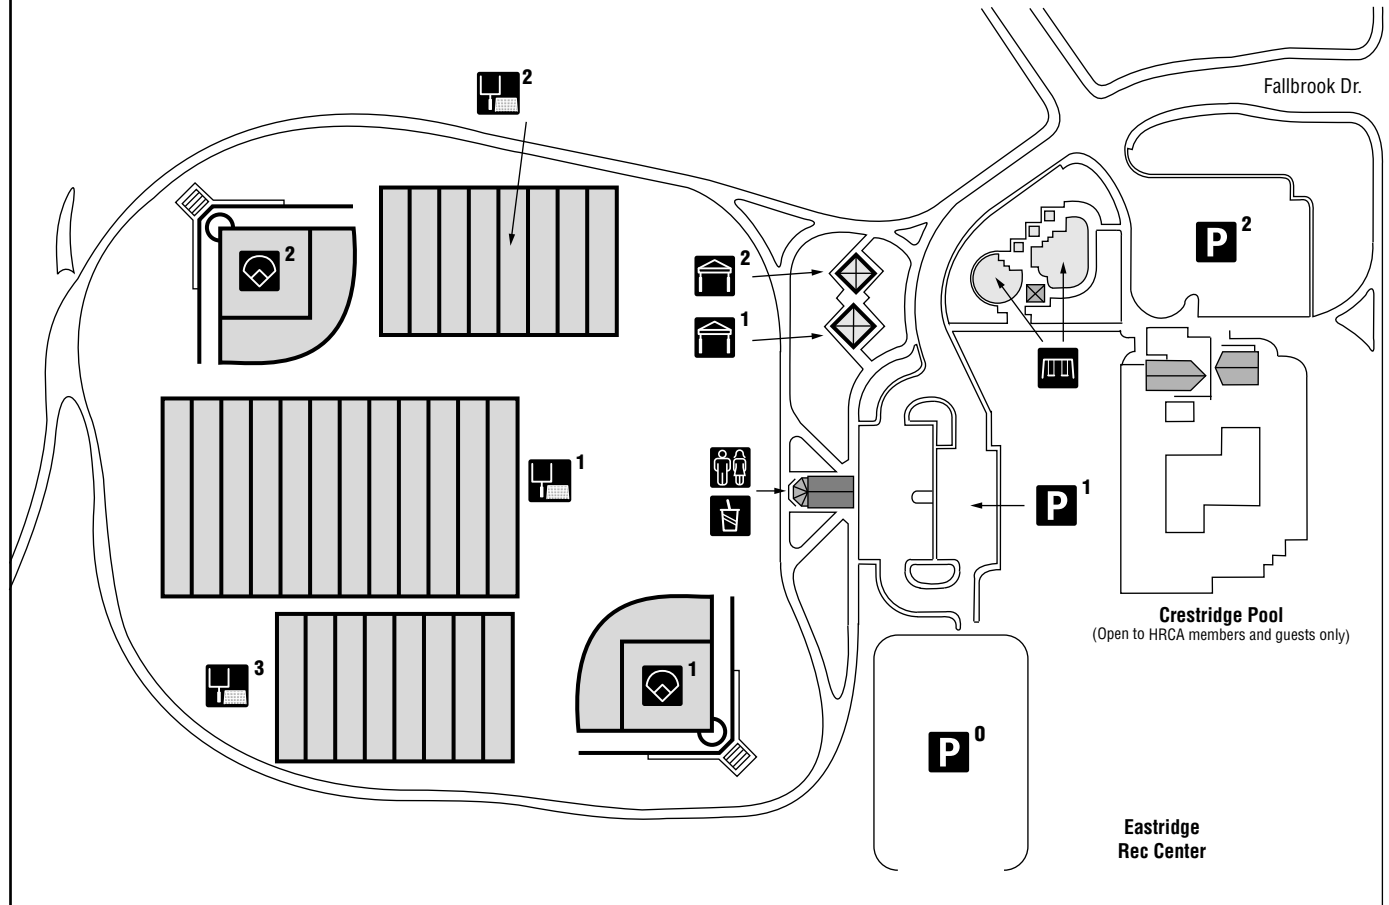

Falcon Park

9555 Fallbrooke Drive, Highlands Ranch, CO 80130

Park Legend / Descriptions

-  **1 Shelter 1** – Four 8' picnic tables, two 18" grills.
-  **2 Shelter 2** – Four 8' picnic tables, two 18" grills.
-  **P¹ Parking** – 49 spaces (3 HC)
-  **P² Parking** – 53 spaces (3 HC)
-  **P⁰ Overflow Parking** – at Eastridge Rec Center
-  **Playground** – Handicapped accessible
-  **Rest Room**
-  **Kitchen / Concession Area**
-  **1 Multi-Purpose Field**
-  **2 Multi-Purpose Field**
-  **3 Multi-Purpose Field**
-  **1 Baseball/Softball Field No. 1** – Sleeves set at 60', 65', 70' and 80'. Permanent pitching rubber at 54'-6". No fence or foul poles.
-  **2 Baseball/Softball Field No. 2** – Sleeves set at 60', 65', 70' and 80'. Permanent pitching rubber at 54'-6". No fence or foul poles.

METRO DISTRICTS
Highlands Ranch

Parks & Open Space

3280 Redstone Park Circle
 Highlands Ranch, CO 80129
 303-791-2710

Revised 04/17/04