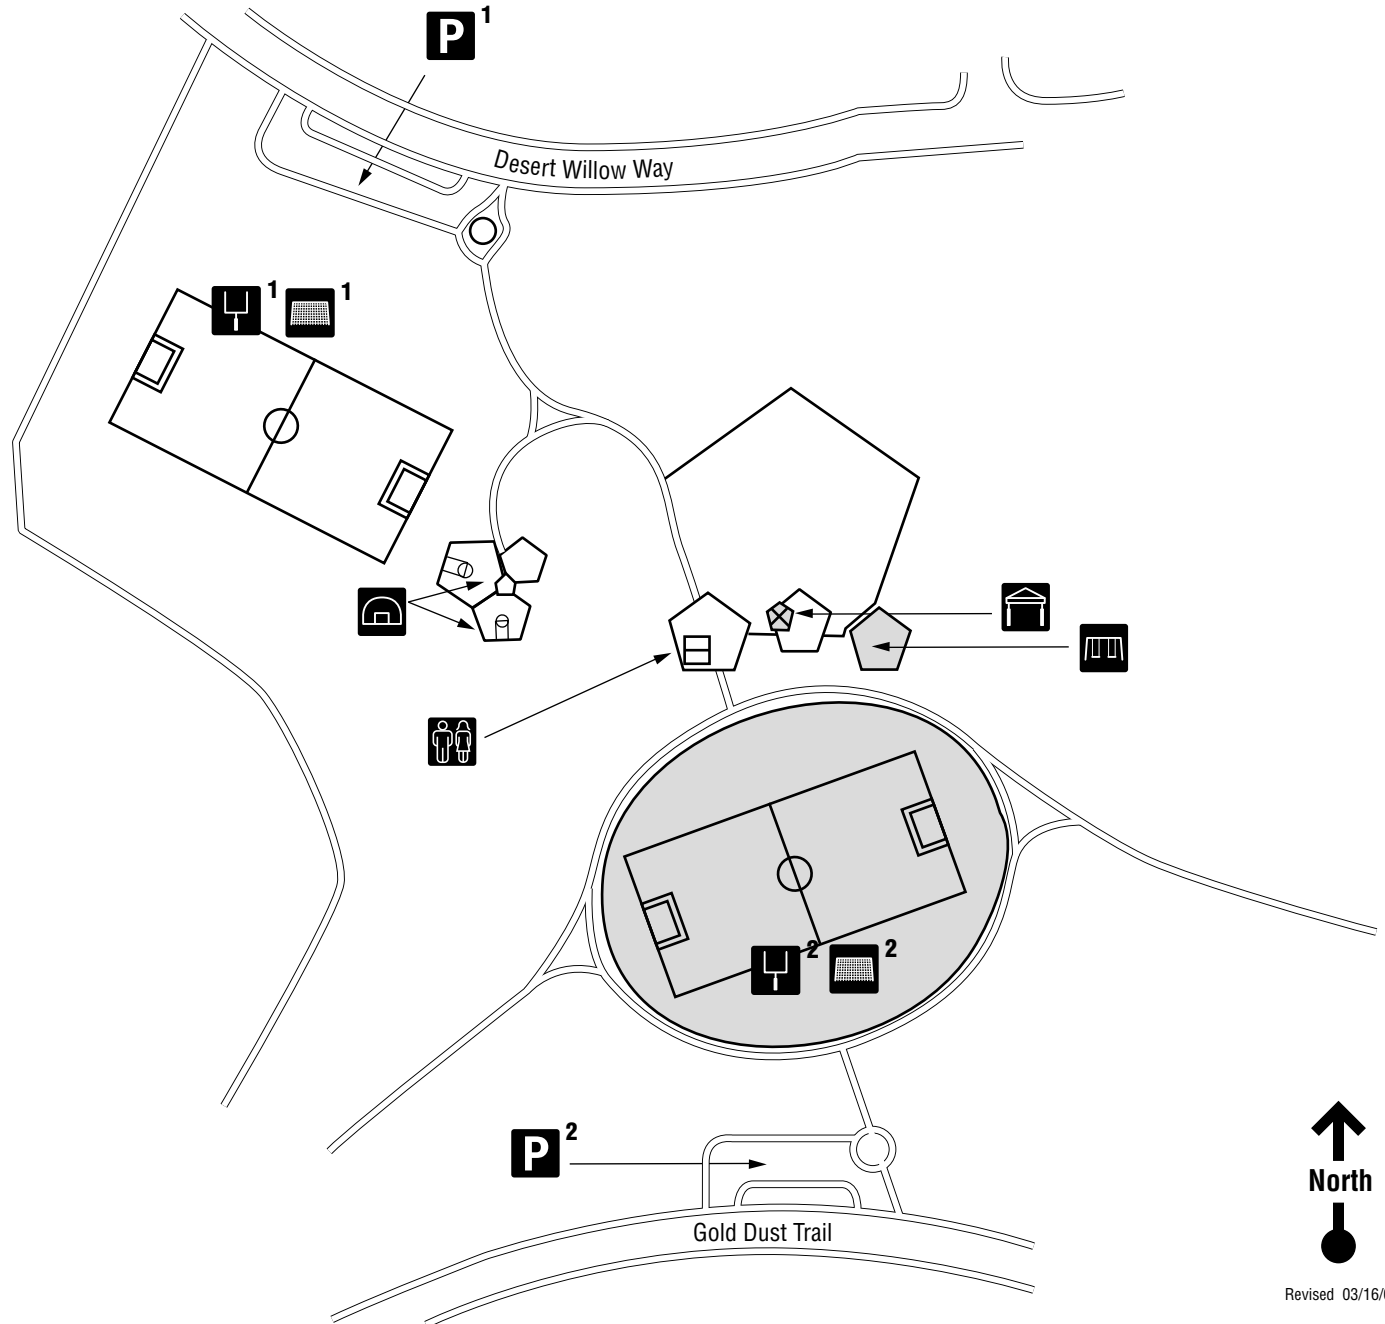

Marcy Park 9373 Desert Willow, Highlands Ranch, CO 80129

Park Legend / Descriptions

-  Shelter, Picnic Tables, Grill
-  **P¹** Parking – 16 spaces (1 HC) / 6 are designated for park use
-  **P²** Parking – 10 spaces (3 HC) / Off-school hours parking only
-  Playground
-  Rest Room
-  Basketball Court
-  **1** Multi-Purpose Field
-  **2** Multi-Purpose Field

METRO DISTRICTS
Highlands Ranch

Parks & Open Space

3280 Redstone Park Circle
 Highlands Ranch, CO 80129
 303-791-2710

Revised 03/16/04