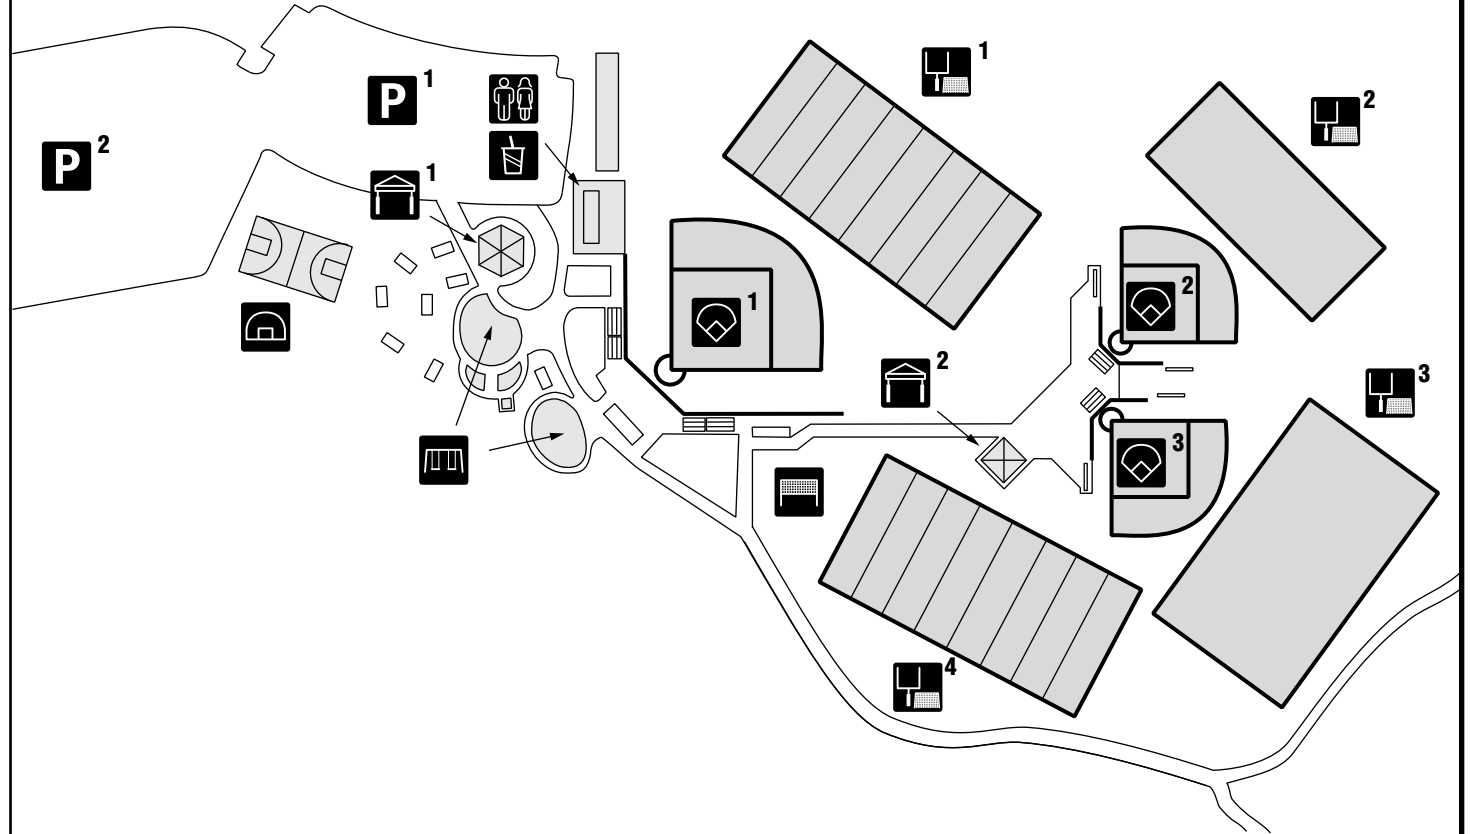

Northridge Park 8800 S. Broadway, Highlands Ranch, CO 80126

1 Shelter – Six 8' picnic tables, 7 adjacent picnic tables and five barbeque grills.

2 Shelter – Four 8' picnic tables and one barbeque grill.

1 Parking – 92 spaces (5 HC)

2 Parking – 199 spaces (6 HC)

Playground – With swings (handicapped accessible)

Rest Room

Kitchen / Concession Area

Open Play Area (Volleyball)

Basketball Court

1 Multi-Use Sports Field

2 Multi-Use Sports Field

3 Multi-Use Sports Field

4 Multi-Use Sports Field

1 Baseball/Softball Field No. 1 – Sleeves set at 50', 55', 60', 65', and 70'. Permanent pitching rubber at 54'-6". Fence: L 300', C 300', R 275'.

2 Baseball/Softball Field No. 2 – Sleeves set at 50', 55', 60', 65', and 70'. Permanent pitching rubber at 50'-6". Fence: L 225', C 220', R 200'.

3 Baseball/Softball Field No. 3 – Sleeves set at 50', 55', 60', 65', and 70'. Permanent pitching rubber at 50'-6". Fence: L 270', C 270', R 270'.

◀ To Broadway

METRO DISTRICTS
Highlands Ranch

Parks & Open Space

3280 Redstone Park Circle
Highlands Ranch, CO 80129
303-791-2710

Revised 04/17/04