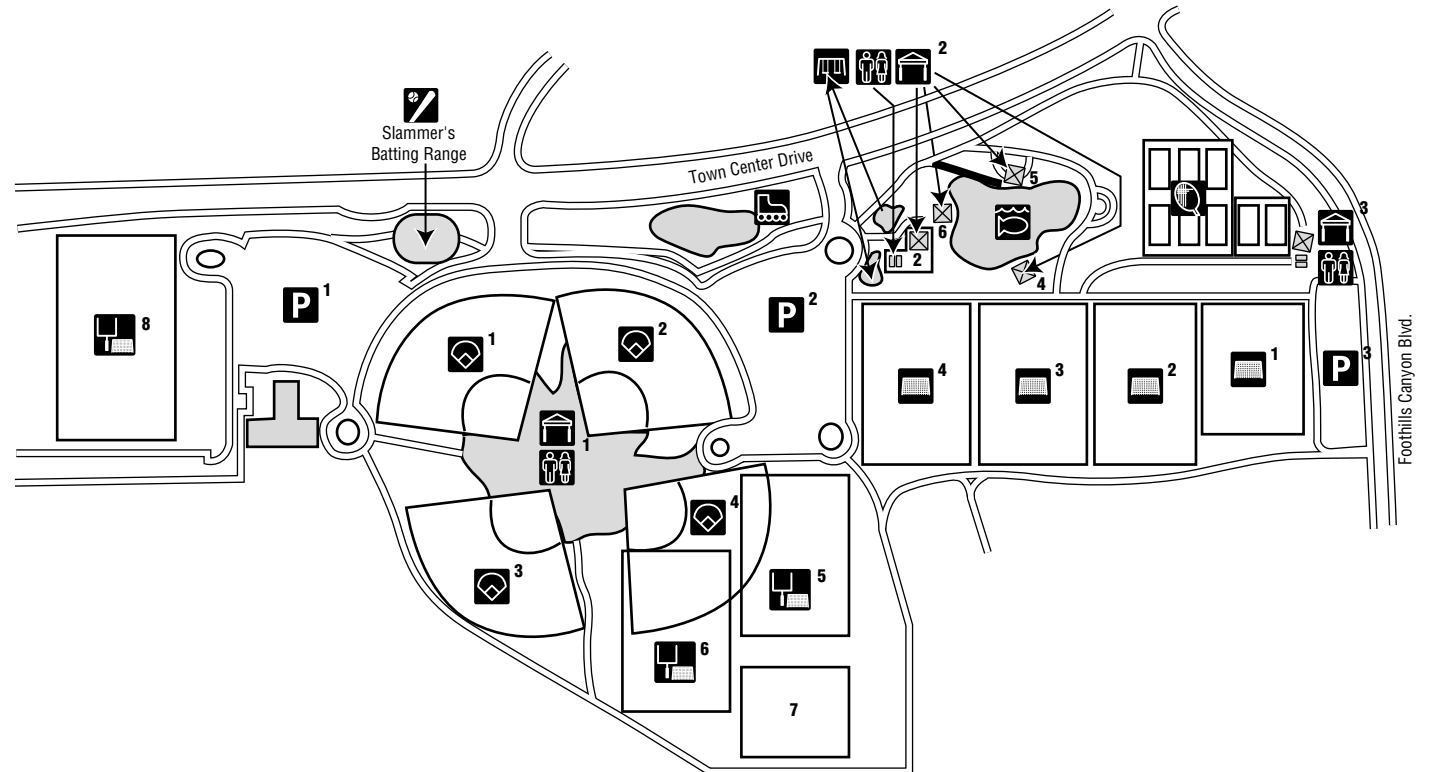

Redstone Park 3280 Redstone Park Circle, Highlands Ranch, CO 80129

Shelter

- Shelter 1 Sandstone – Tables
- Shelter 2 Creekside – Tables and grills
- Shelter 3 Foothills (tennis center) Tables
- Shelter 4 Big Green & Fishing Pier – Tables and grill
- Shelter 5 Redstone Gazebo – Tables and grill
- Shelter 6 Pump House – Tables

Playground

Rest Room

- Restrooms (3)

Skate Park

Batting Range

Pond

Baseball/Softball Field

- Baseball Field 1 – 300'
- Baseball Field 2 – 300'
- Baseball Field 3 – 300'
- Baseball Field 4 – 300'

Multi-Use Field

- Big Green 1 – 240' x 150'
- Big Green 2 – 300' x 200'
- Big Green 3 – 300' x 200'
- Big Green 4 – 300' x 200'
- South Green 5 – 240' x 150'
- South Green 6 – 240' x 150'
- Shea Stadium – 8

Parking

- Parking Lot 1 – 350 Spaces
- Parking Lot 2 – 225 Spaces
- Parking Lot 3 – 150 Spaces

Tennis Courts

METRO DISTRICTS
Highlands Ranch

Parks & Open Space

3280 Redstone Park Circle
 Highlands Ranch, CO 80129
 303-791-2710