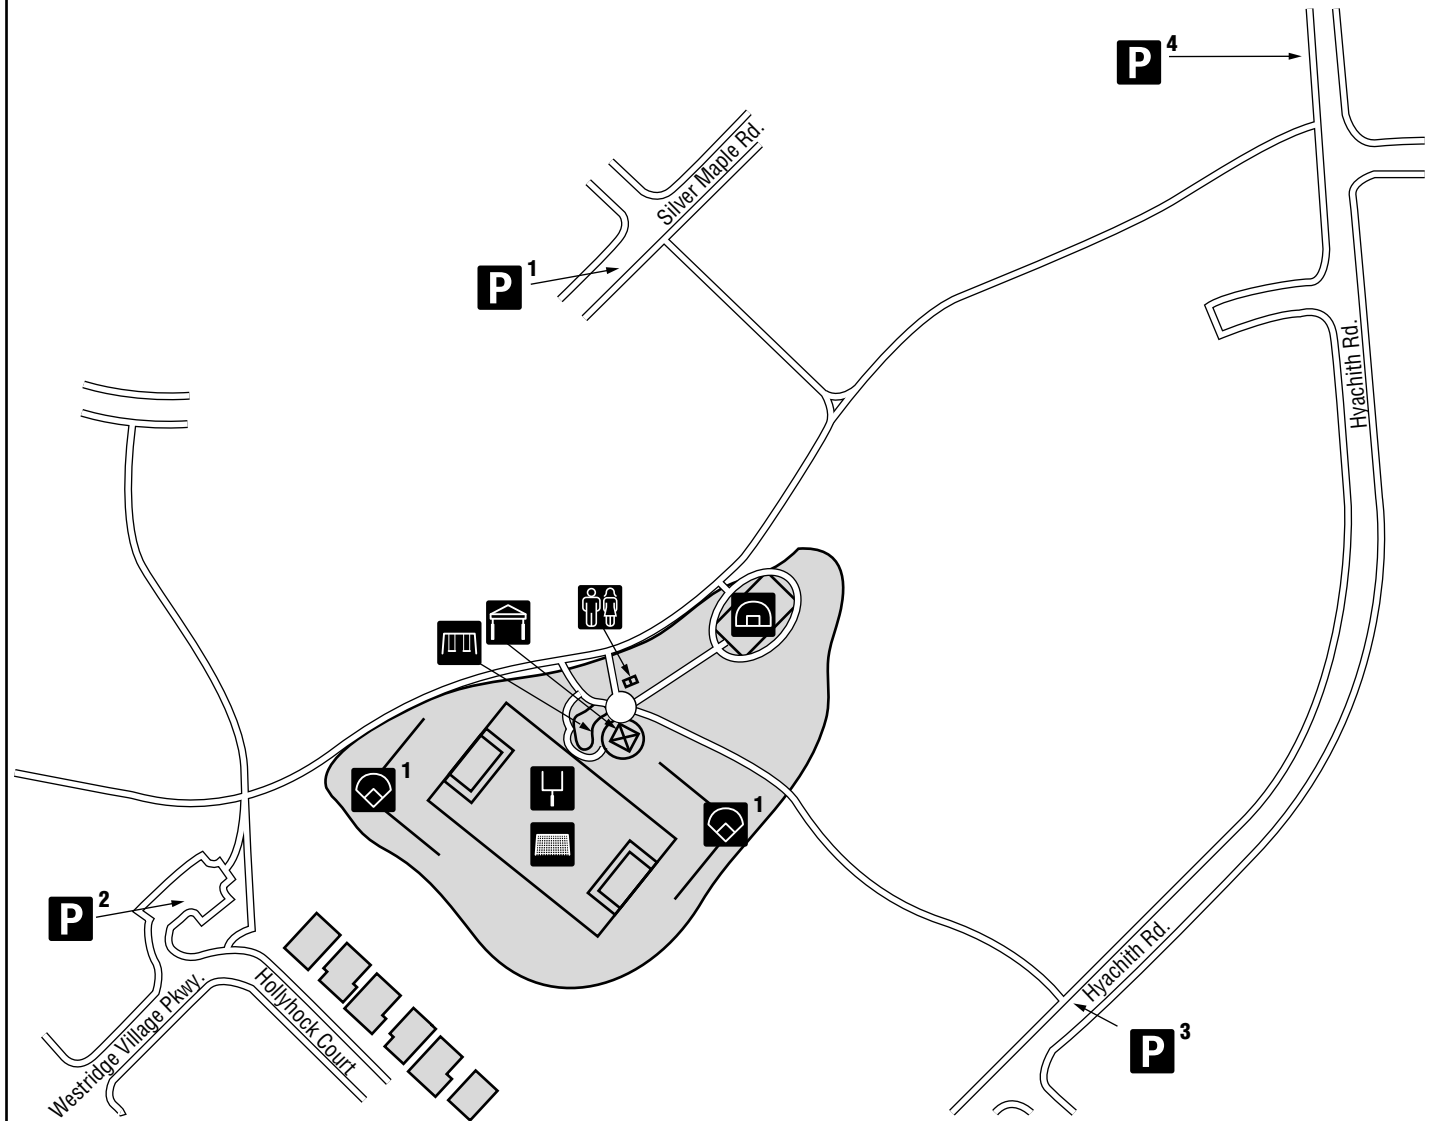

Spring Gulch Park 9920 Silver Maple Road, Highlands Ranch, CO 80129

Park Legend / Descriptions

-  Shelter, Picnic Tables, Grill
-  1 Parking on-street
-  2 Parking – 14 spaces
-  3 Parking on-street
-  Playground
-  Rest Room
-  Basketball Court
-  Multi-Purpose Field
-  Baseball/Softball Field No. 1 –
Informal / All grass infield
Temporary backstops / 200' radius