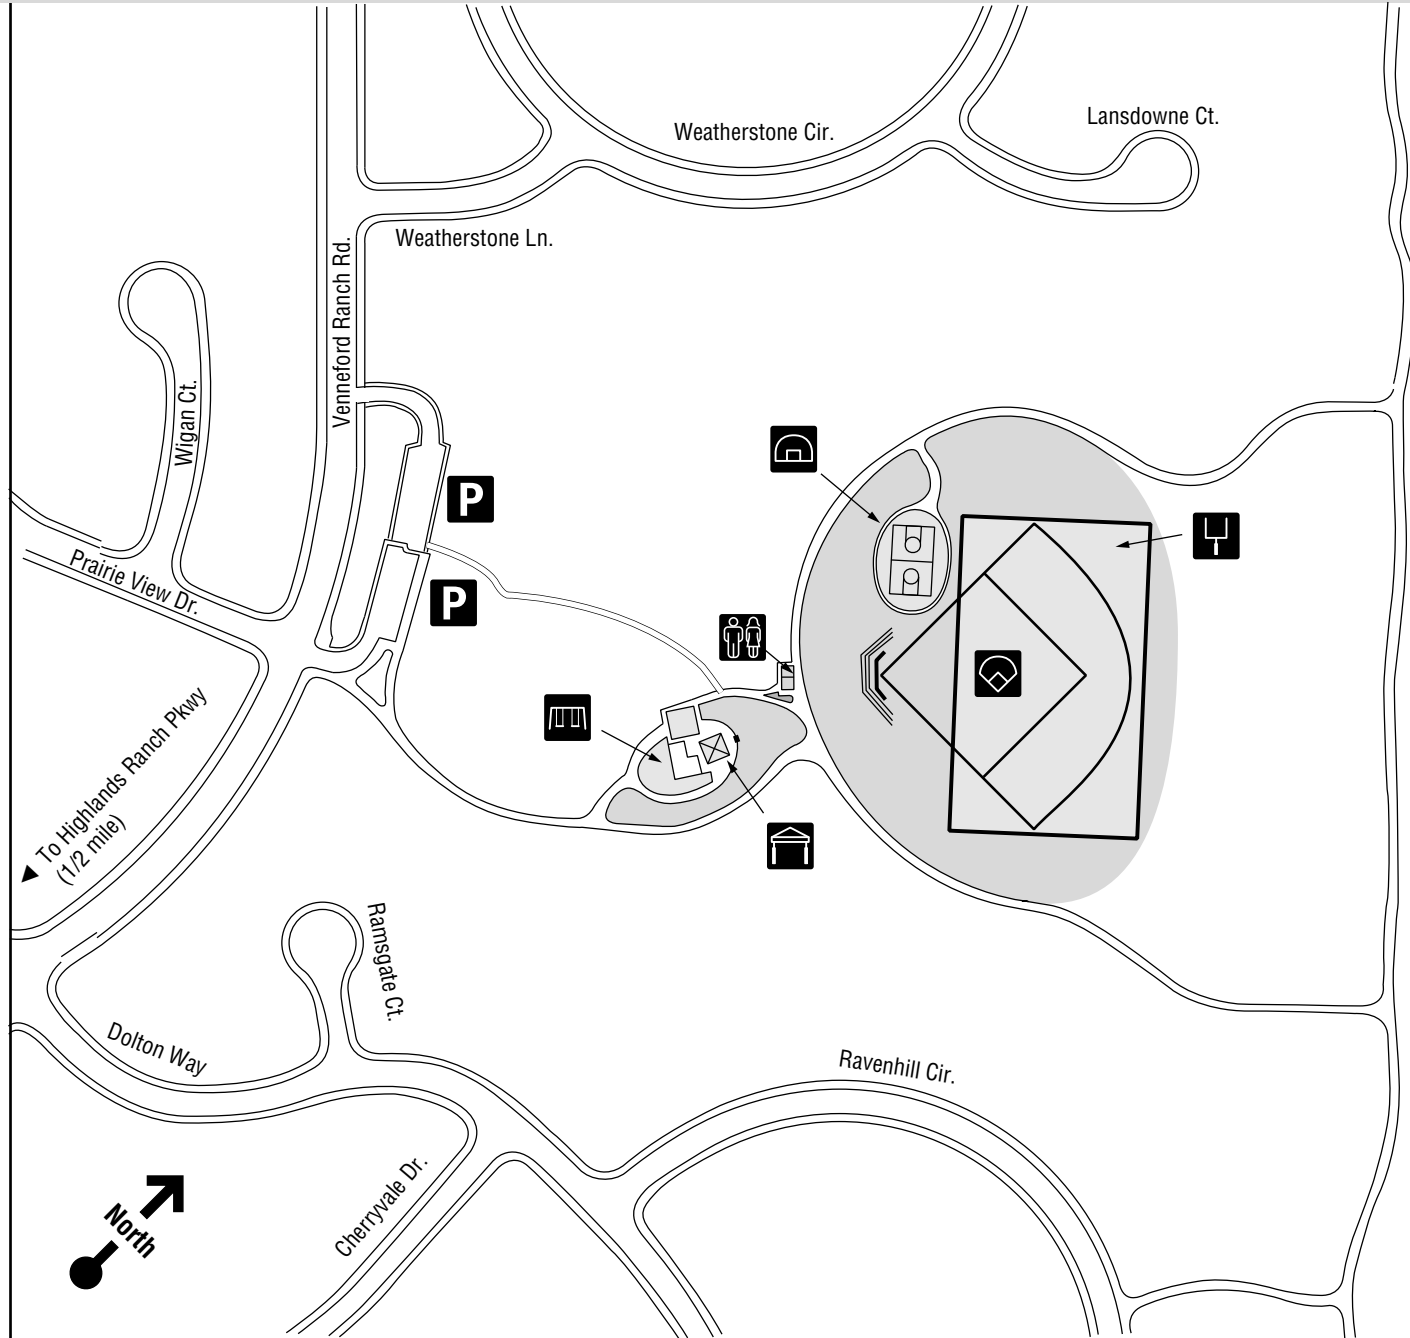

Toefer Park 9480 S. Venneford Ranch Road, Highlands Ranch, CO 80126

Park Legend / Descriptions

-  **Shelter** – Four 6'-0" tables and one barbeque grill
-  **Parking** – 9 spaces (1 HC) +27 Additional in new temporary lot
-  **Playground**
-  **Rest Room**
-  **Basketball Court / Inline Hockey Surface**
-  **Multi-Use Sports Field** – 300' x 195'
-  **Baseball/Softball Field** – No outfield fence / 250' radius. Skinned infield, up to 70' bases with permanent backstop and tiered seating.